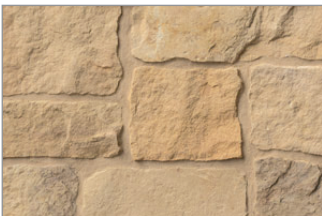

TUSCANY

Autumn