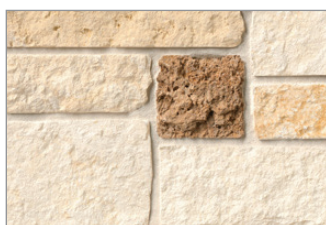

SALADO PATTERNS AND COLORS

Available in thin stone veneer, full bed depth and architectural cut, our wide range of patterns and colors will help you realize the exact look and style you are trying to achieve.

Are you trying to create something completely unique? We offer an endless variety of cuts, colors, sizes, textures and finishes. Go ahead—mix and match different patterns and colors, add elements of architectural cut stone and different finishes such as brushed, honed or chatted—and make something uniquely your own.

SONOMA

Alta