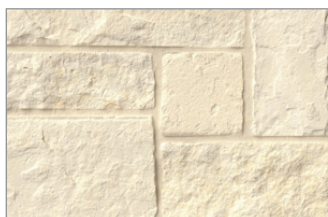

SALADO PATTERNS AND COLORS

Available in thin stone veneer, full bed depth and architectural cut, our wide range of patterns and colors will help you realize the exact look and style you are trying to achieve.

Are you trying to create something completely unique? We offer an endless variety of cuts, colors, sizes, textures and finishes. Go ahead—mix and match different patterns and colors, add elements of architectural cut stone and different finishes such as brushed, honed or chatted—and make something uniquely your own.

SONOMA

White