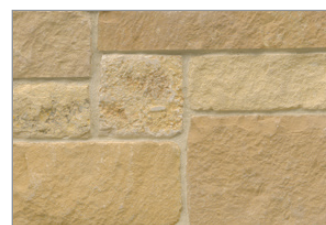

SALADO PATTERNS AND COLORS

Available in thin stone veneer, full bed depth and architectural cut, our wide range of patterns and colors will help you realize the exact look and style you are trying to achieve.

Are you trying to create something completely unique? We offer an endless variety of cuts, colors, sizes, textures and finishes. Go ahead—mix and match different patterns and colors, add elements of architectural cut stone and different finishes such as brushed, honed or chatted—and make something uniquely your own.

SONOMA

Caramel