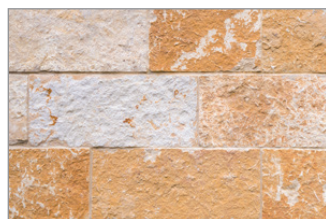

Lueders Roughback