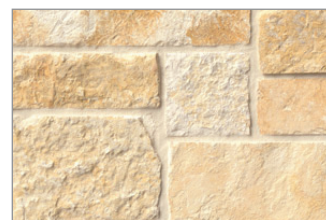

SALADO PATTERNS AND COLORS

Available in thin stone veneer, full bed depth and architectural cut, our wide range of patterns and colors will help you realize the exact look and style you are trying to achieve.

Are you trying to create something completely unique? We offer an endless variety of cuts, colors, sizes, textures and finishes. Go ahead—mix and match different patterns and colors, add elements of architectural cut stone and different finishes such as brushed, honed or chatted—and make something uniquely your own.

SONOMA

Gold