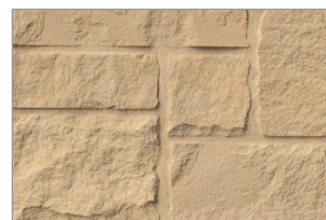

SALADO PATTERNS AND COLORS

Available in thin stone veneer, full bed depth and architectural cut, our wide range of patterns and colors will help you realize the exact look and style you are trying to achieve.

Are you trying to create something completely unique? We offer an endless variety of cuts, colors, sizes, textures and finishes. Go ahead—mix and match different patterns and colors, add elements of architectural cut stone and different finishes such as brushed, honed or chatted—and make something uniquely your own.

SONOMA

Tan