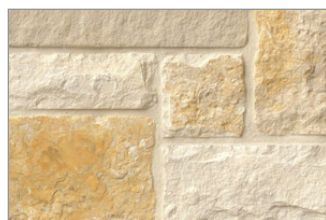

Sonoma Blend