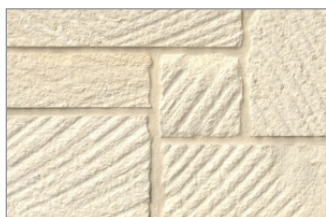

Vermeer Saw