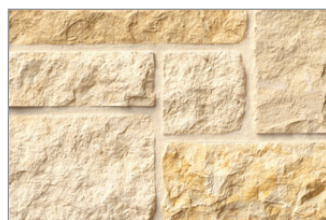

Available in thin stone veneer, full bed depth and architectural cut, our wide range of patterns and colors will help you realize the exact look and style you are trying to achieve.

Are you trying to create something completely unique? We offer an endless variety of cuts, colors, sizes, textures and finishes. Go ahead—mix and match different patterns and colors, add elements of architectural cut stone and different finishes such as brushed, honed or chatted—and make something uniquely your own.

SONOMA

Alta

Autumn

Buff Lueders

Caramel

Cave

Charcoal

Cream