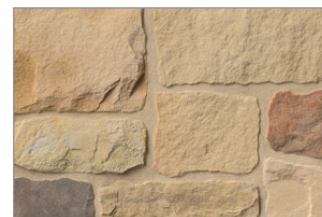

CHATEAU

TUSCANY

Hickory

Visit www.saladousa.com
to learn more about Salado
and find inspiration in our
extensive portfolio of
completed installations.