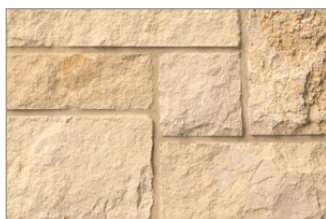

SALADO PATTERNS AND COLORS

Available in thin stone veneer, full bed depth and architectural cut, our wide range of patterns and colors will help you realize the exact look and style you are trying to achieve.

Are you trying to create something completely unique? We offer an endless variety of cuts, colors, sizes, textures and finishes. Go ahead—mix and match different patterns and colors, add elements of architectural cut stone and different finishes such as brushed, honed or chatted—and make something uniquely your own.

SONOMA

Latte