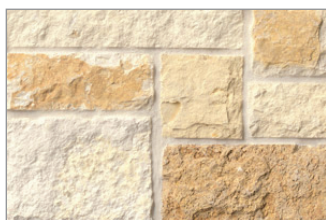

SALADO PATTERNS AND COLORS

Available in thin stone veneer, full bed depth and architectural cut, our wide range of patterns and colors will help you realize the exact look and style you are trying to achieve.

Are you trying to create something completely unique? We offer an endless variety of cuts, colors, sizes, textures and finishes. Go ahead—mix and match different patterns and colors, add elements of architectural cut stone and different finishes such as brushed, honed or chatted—and make something uniquely your own.

SONOMA

Cave